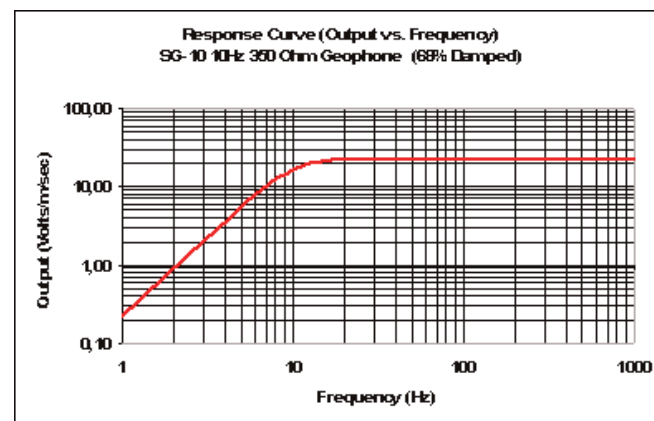

Geophysical crews today are equipped with the highest resolution systems ever to be used for seismic recording. The reliability of these systems, along with the advanced capabilities they bring, are moving the industry toward more dense spacing and more toward point sensor recording. The days when poor performing geophones could hide within a geophone array are quickly coming to an end. With the ability of latest generation systems to measure geophone performance, each phone must perform to specifications for every shot.

The SG-10 geophone was designed, from the beginning, to offer leading specifications that don't vary with environment or time and the highest reliability available in the industry today.

Specifications

Distortion	$\leq 0.075\%$ with tilt from 0° to 15°(1)
Spurious Frequency	Beyond 240 Hz
Natural Frequency	10 Hz $\pm$ 2.5% with tilt from 0° to 15°
Open Circuit Damping	0.68 $\pm$ 5%
Damping Constant	4925 Ω Hz
Sensitivity @ 68% Damping	22.8 V/m/sec $\pm$ 2.5%
Coil Resistance	350 Ω
Moving Mass	8.4 g (0.29 oz)
Coil Travel	1.78 mm (0.07 in) peak-to-peak
Diameter	27.4 mm (1.08 in)
Length	30.15 mm (1.19 in)
Weight	78 g (2.74 oz)
Operating temperature range	-40 to +90°C

All parameters are specified at 20°C

(1) measured at 12 Hz and 17.8 mm/sec peak-to-peak velocity

Sercel - France

16 rue de Bel-Air
B.P. 30439. 44474 CARQUEFOU Cedex
Telephone: (33) 2 40 30 11 81
Fax: (33) 2 40 30 19 48
E-mail: sales@sercel.fr

Sercel Incorporated - USA

17200 Park Row
HOUSTON Texas 77084-5935
Telephone: (1) 281 492 6688
Fax: (1) 281 579 7505
E-mail: sales.hou@sercelus.com